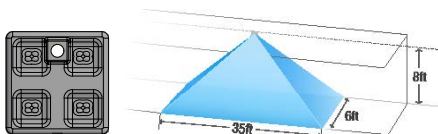

NOTE: ¹ Unswitchable

LENS DISTRIBUTION PATTERNS

(Reflectance percentage: 80/50/20, measurements are not to scale)

WALL MOUNT ASYMMETRICAL

CEILING MOUNT SYMMETRICAL

CEILING MOUNT ASYMMETRICAL

DIMENSIONS