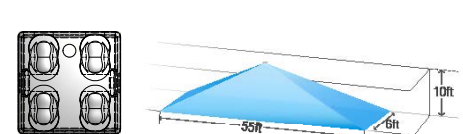

NOTE: ¹ Unswitchable

LENS DISTRIBUTION PATTERNS

(Reflectance percentage: 80/50/20, measurements are not to scale)

WALL MOUNT ASYMMETRICAL

CEILING MOUNT SYMMETRICAL

CEILING MOUNT ASYMMETRICAL

DIMENSIONS