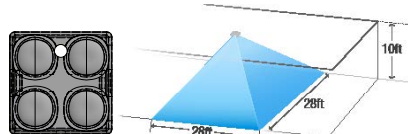

NOTE: ¹ Unswitchable

LENS DISTRIBUTION PATTERNS

(Reflectance percentage: 80/50/20, measurements are not to scale)

WALL MOUNT ASYMMETRICAL

CEILING MOUNT SYMMETRICAL

CEILING MOUNT ASYMMETRICAL

DIMENSIONS