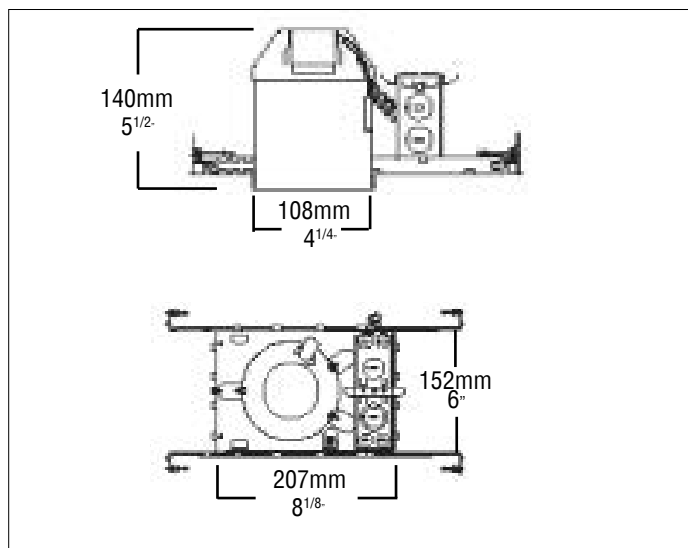

## DIMENSIONS

## ORDERING GUIDE

RMR - - -

SERIES	MOUNTING ASSEMBLY TYPE	VOLTAGE	OPTIONAL COLOUR
RMR	TRR (Tilting) TMR (Retractable)	See Lamp Selection	TRR - STS (Stainless steel), BK (Black), BN (Brushed nickel), WH (White) TMR - BN (Brushed nickel), CH (Chrome), WH (White), BK (Black), CC (Custom Colour - specify)